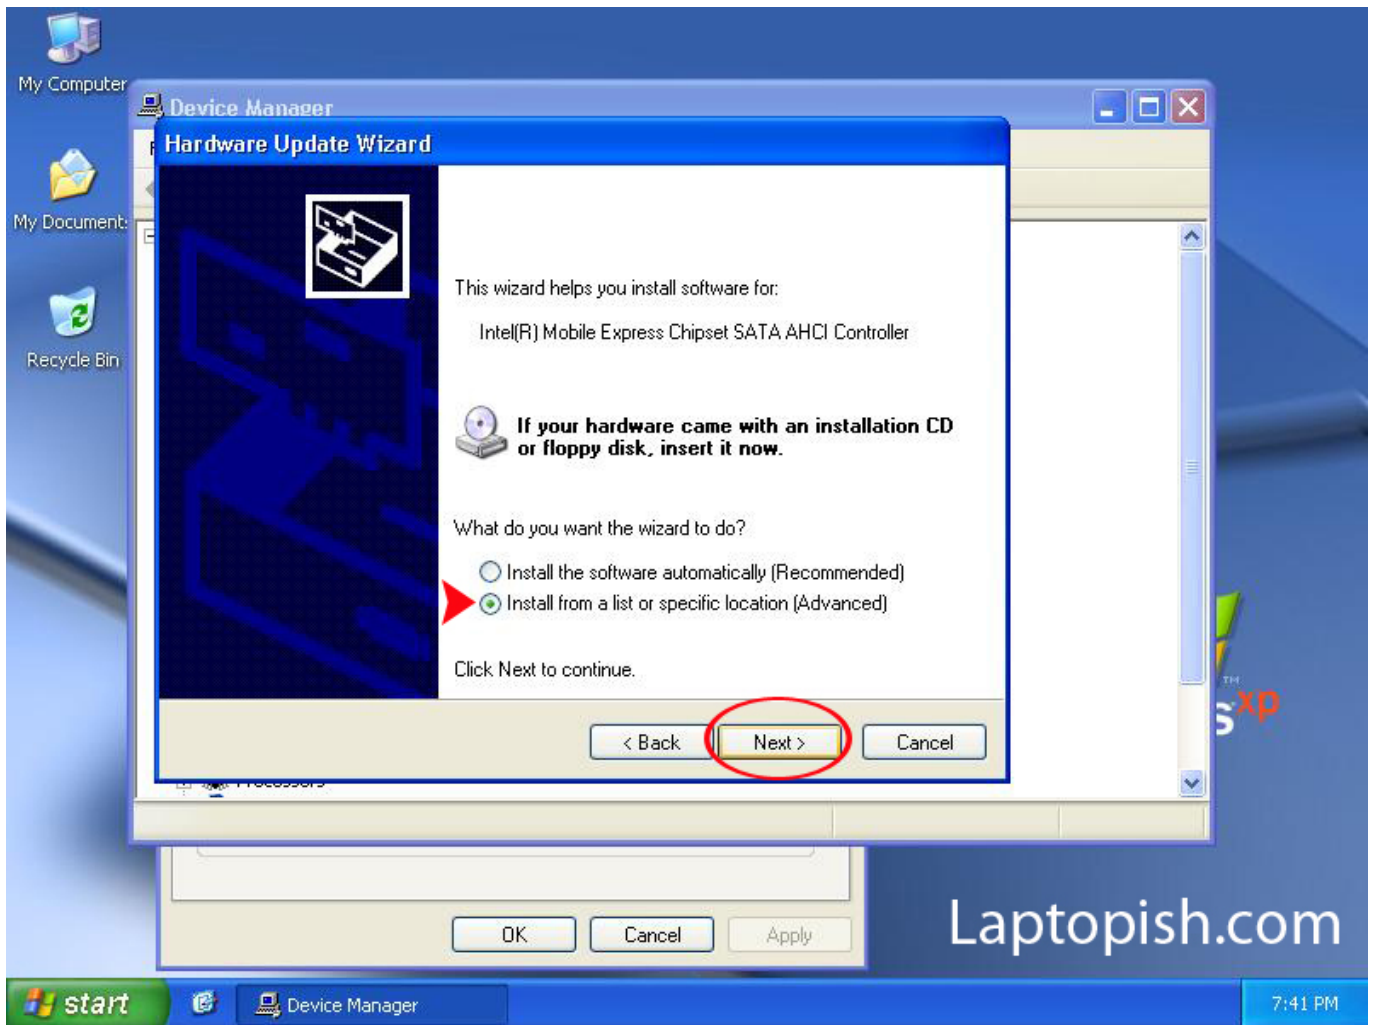

[la fabrica de nubes libro pdf download](#)

sata ahci controller driver windows 10 download

[Best Video Security Software For Mac](#)

This license protects at least Intel proprietary rights in the software 5 The software may include parts offered in addition to the terms specified herein as specified in a license that accompanies those parts.. However it is not necessary to support or update the software If you do not say exactly what is the misleading part and where is the wrong part I just assume you do not know how to read any instructions that are not dumbrucked.. Like any other suggestion someone runs on our laptops Some will not try all the options.. Driver All drivers available for download were scanned with an antivirus program. [Deep Freeze License Key 8.53](#)

standard sata ahci controller driver windows 10 asus

[Lens Flare Studio Mac Download](#)

Start Windows Select safe mode Start in msconfig Restart the BIOS Change the setting in AHCI.. Continue with Windows Safe Mode Let Windows disable magic mode Disable safe mode in msconfig.. Please note that the operating system can not change these settings without first installing the correct files to boot until the changes are invalid or the required drivers are being used.. Click Normal This should get you there Updates for Microsoft Windows XP Drivers Microsoft Windows Update Updates