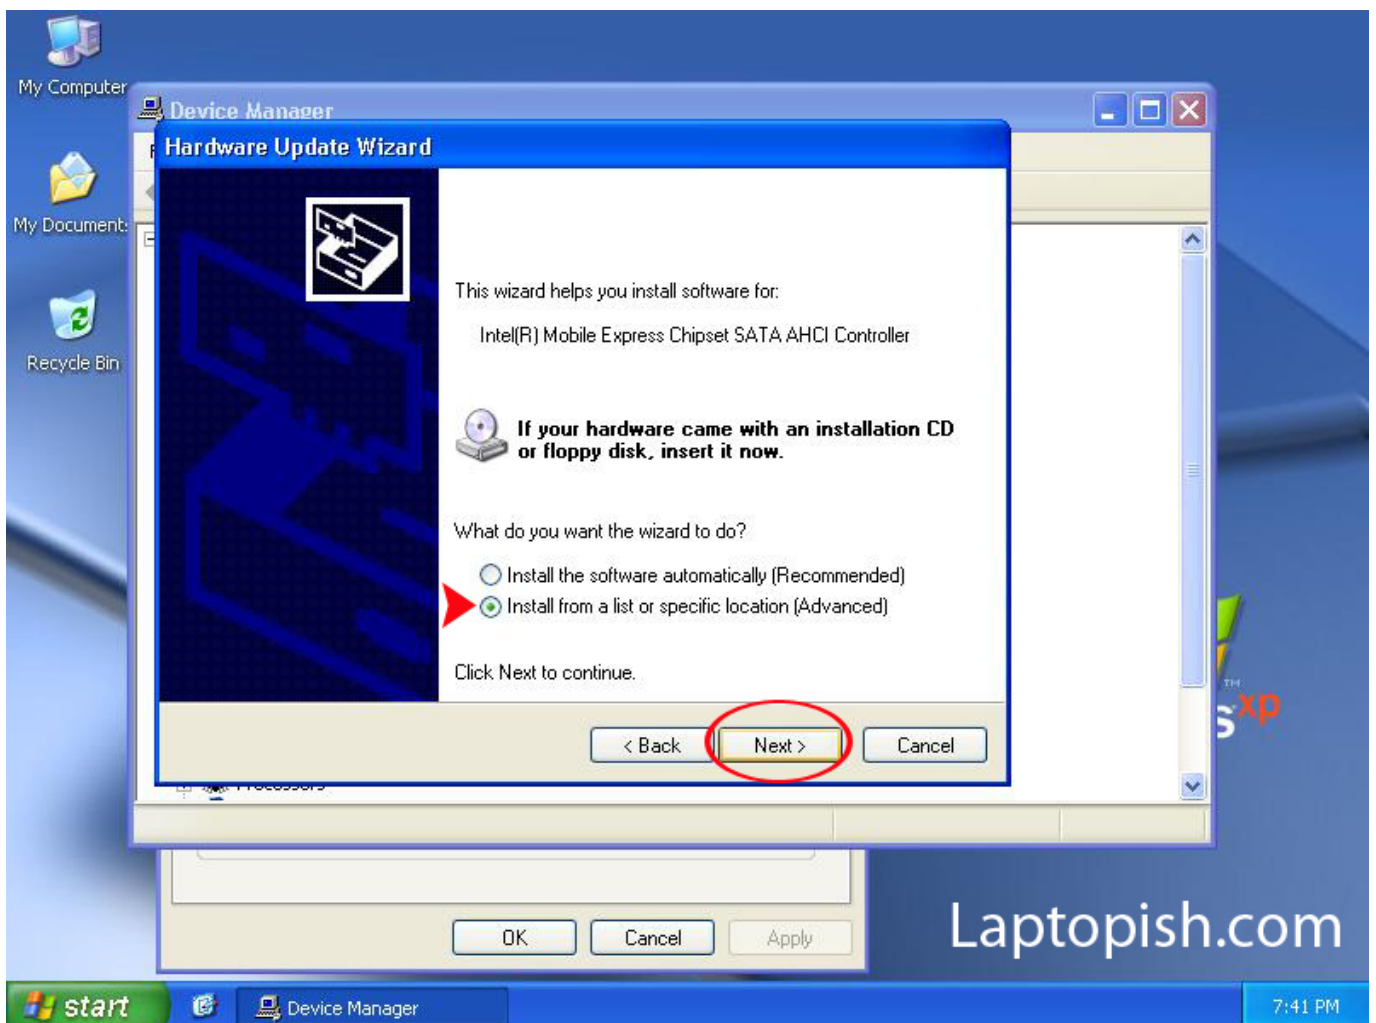

# Free Download

[Amd Sata Ahci Controller Driver Windows 10](#)

**Free Download**

---

Use the links on this page to download the latest version of Microsoft LifeCam VX-00.

1. [sata ahci controller driver windows 10](#)
2. [sata ahci controller driver windows 10 download](#)
3. [standard sata ahci controller driver windows 10 asus](#)